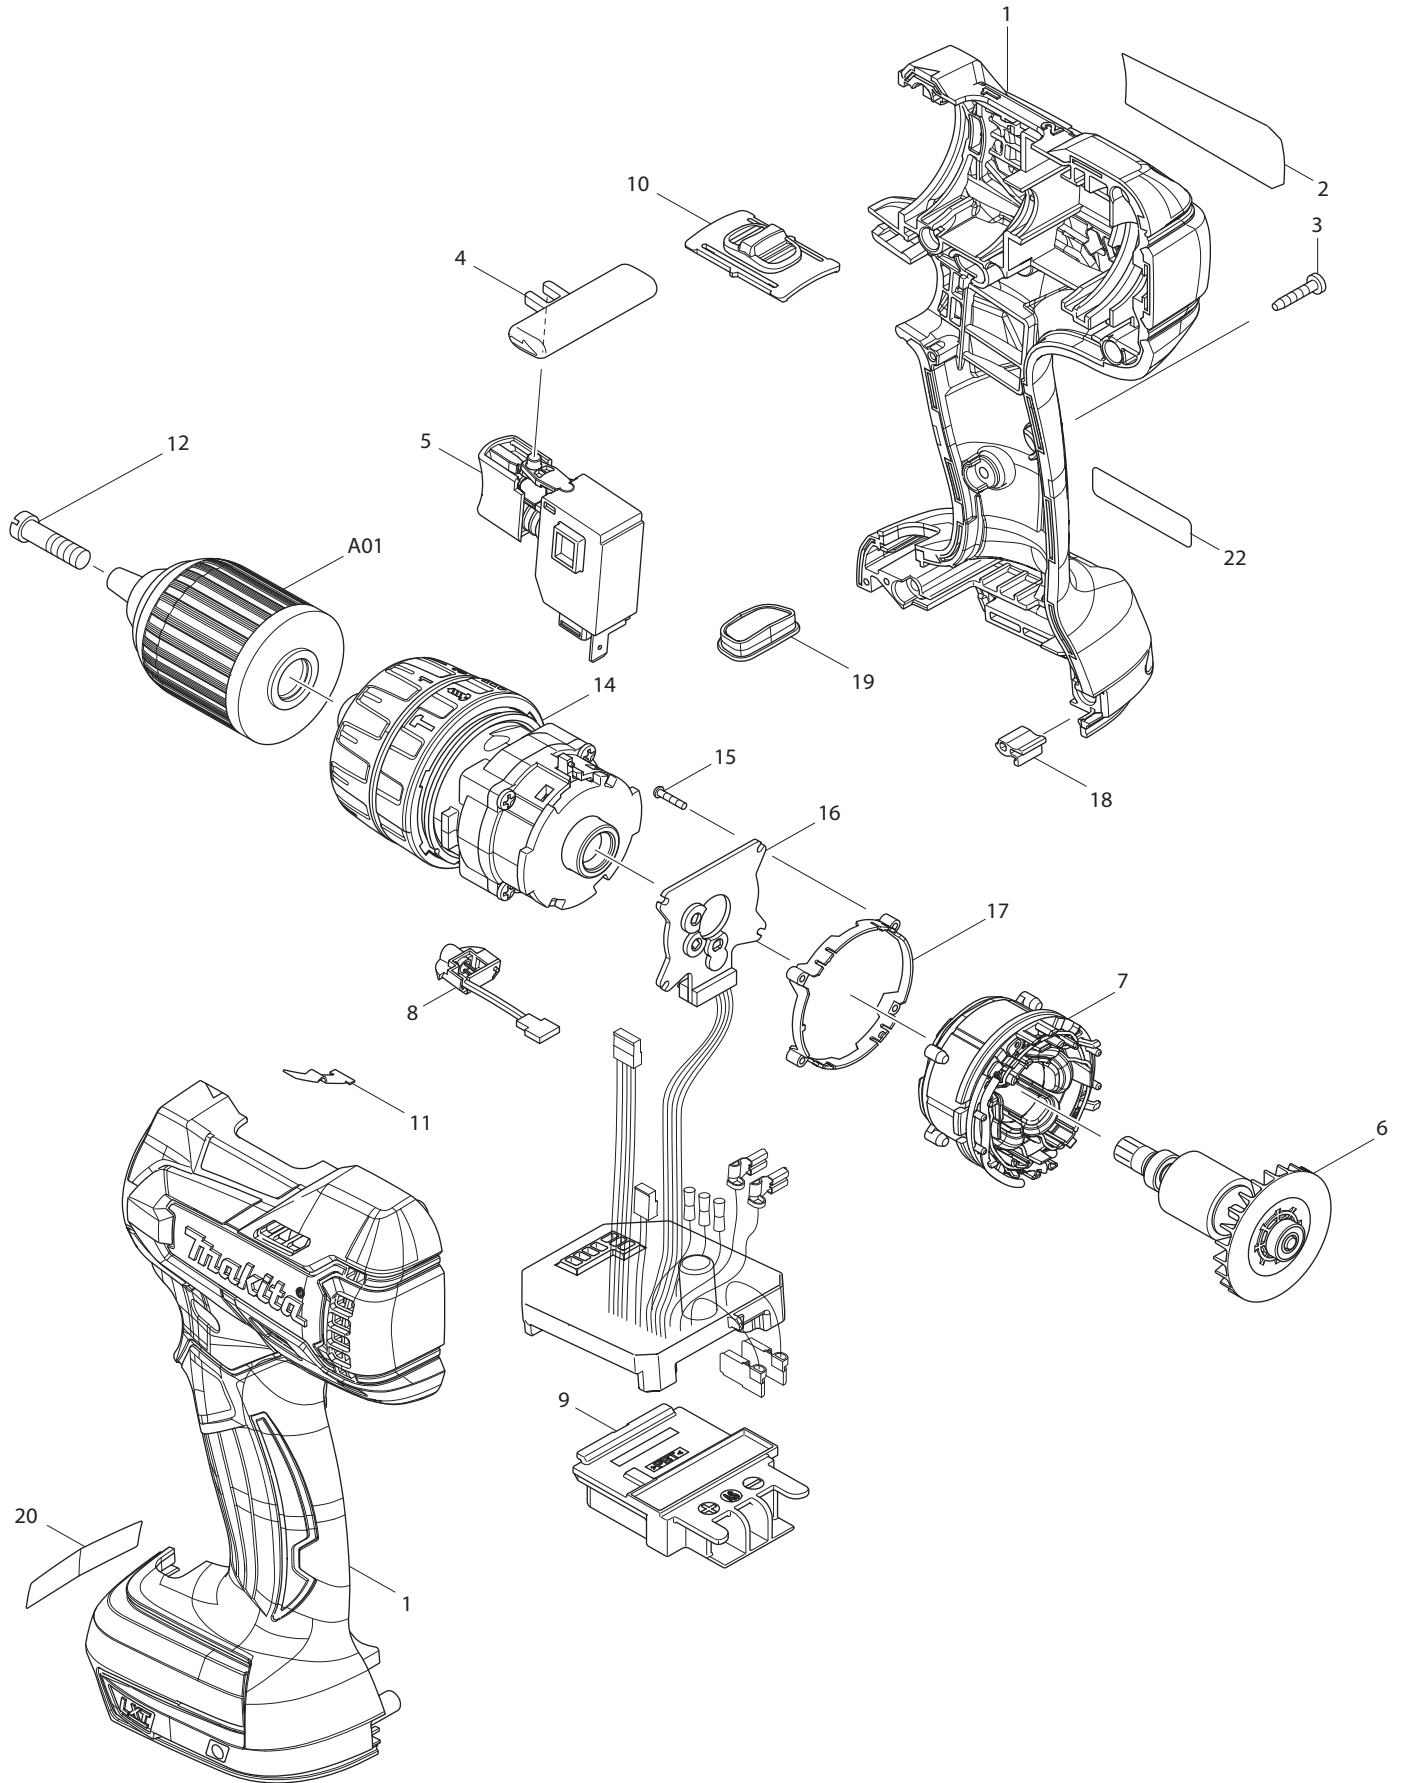

07 - 2013
DHP480RFE, DHP480Z
18V BL HAMMER DRIVER DRILL

Item No	Type	Part No	Description	Qty	Unit
1		187714-9	HOUSING SET	1	SET
	INC.	263005-3	RUBBER PIN 6	4	PC.
2		814X16-1	NAME PLATE F/DHP480	1	PC.
3		266429-2	TAPPING SCREW 3X16	9	PC.
4		419250-0	F/R CHANGE LEVER	1	PC.
5		650710-5	SWITCH C3JW-4B	1	PC.
6		619331-2	ROTOR	1	PC.
7		629999-6	STATOR	1	PC.
8		620244-2	LED CIRCUIT	1	PC.
9		643860-3	TERMINAL	1	PC.
10		126180-5	SPEED CHANGE LEVER ASSEMBLY	1	PC.
		232182-2	LEAF SPRING	1	PC.
12		251468-5	- FLAT HEAD SCREW M6X22	1	PC.
14		126353-0	GEAR ASSEMBLY	1	PC.
15		266786-8	+ PAN HEAD TAPPING SCREW 2X10	4	PC.
16		620245-0	CONTROLLER	1	PC.
17		687464-1	SUPPORT	1	PC.
18		424517-3	CUSHION	1	PC.
19		142263-3	INDICATOR PANEL COMPLETE	1	PC.
20		802A04-2	CAUTION LABEL (SP)	1	PC.
22		802A05-0	CAUTION LABEL (FR)	1	PC.
100		251314-2	+ SCREW M4X12	1	PC.
101		875144-3	CARTON F/DHP480Z	1	PC.

ACCESSORIES

- See Catalogue or visit www.makita.ca for more accessories -

		766008-1	KEYLESS DRILL CHUCK 13	1	PC.
A02		346449-3	HOOK	1	PC.
A03		784637-8	+ - BIT 2-45	1	PC.
A04		DC18RC	DC18RC FAST CHARGER	1	PC.
		DC18SD	DC18SD CHARGER	1	PC.
A05		194309-1	18V LI-ION BATTERY BL1815	1	PC.
		194428-3	18V LI-ION BATTERY BL1815 2PK	1	PK.
A05		194604-9	18V LI-ION BATTERY BL1815 10PK	1	PK.
		194205-3	18V LI-ION BATTERY BL1830	1	PC.
		194230-4	18V LI-ION BATTERY BL1830 2PK	1	PK.
		194288-3	18V LI-ION BATTERY BL1830 10PK	1	PK.
A06		450128-8	BATTERY COVER	1	PC.
A07		821532-2	PLASTIC CASE COMPLETE	1	PC.